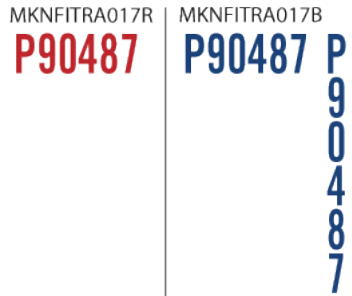

# National Freight Parts Catalog

Updated 5-27-2021

MKNFIMHEPM - MHE PM Decal 5" x 8"

MKNFITRA016 - 2" x 150' Blue Reflective Roll Striping 680-75

MKNFITRA017 - 3 Set 8.5" Unit Numbers Tomato Red and Reflective Blue diecut

- MKNFITRA01000 - 3" White #0 Decals
- MKNFITRA01001 - 3" White #1 Decals
- MKNFITRA01002 - 3" White #2 Decals
- MKNFITRA01003 - 3" White #3 Decals
- MKNFITRA01004 - 3" White #4 Decals
- MKNFITRA01005 - 3" White #5 Decals
- MKNFITRA01006 - 3" White #6 Decals
- MKNFITRA01007 - 3" White #7 Decals
- MKNFITRA01008 - 3" White #8 Decals
- MKNFITRA01009 - 3" White #9 Decals